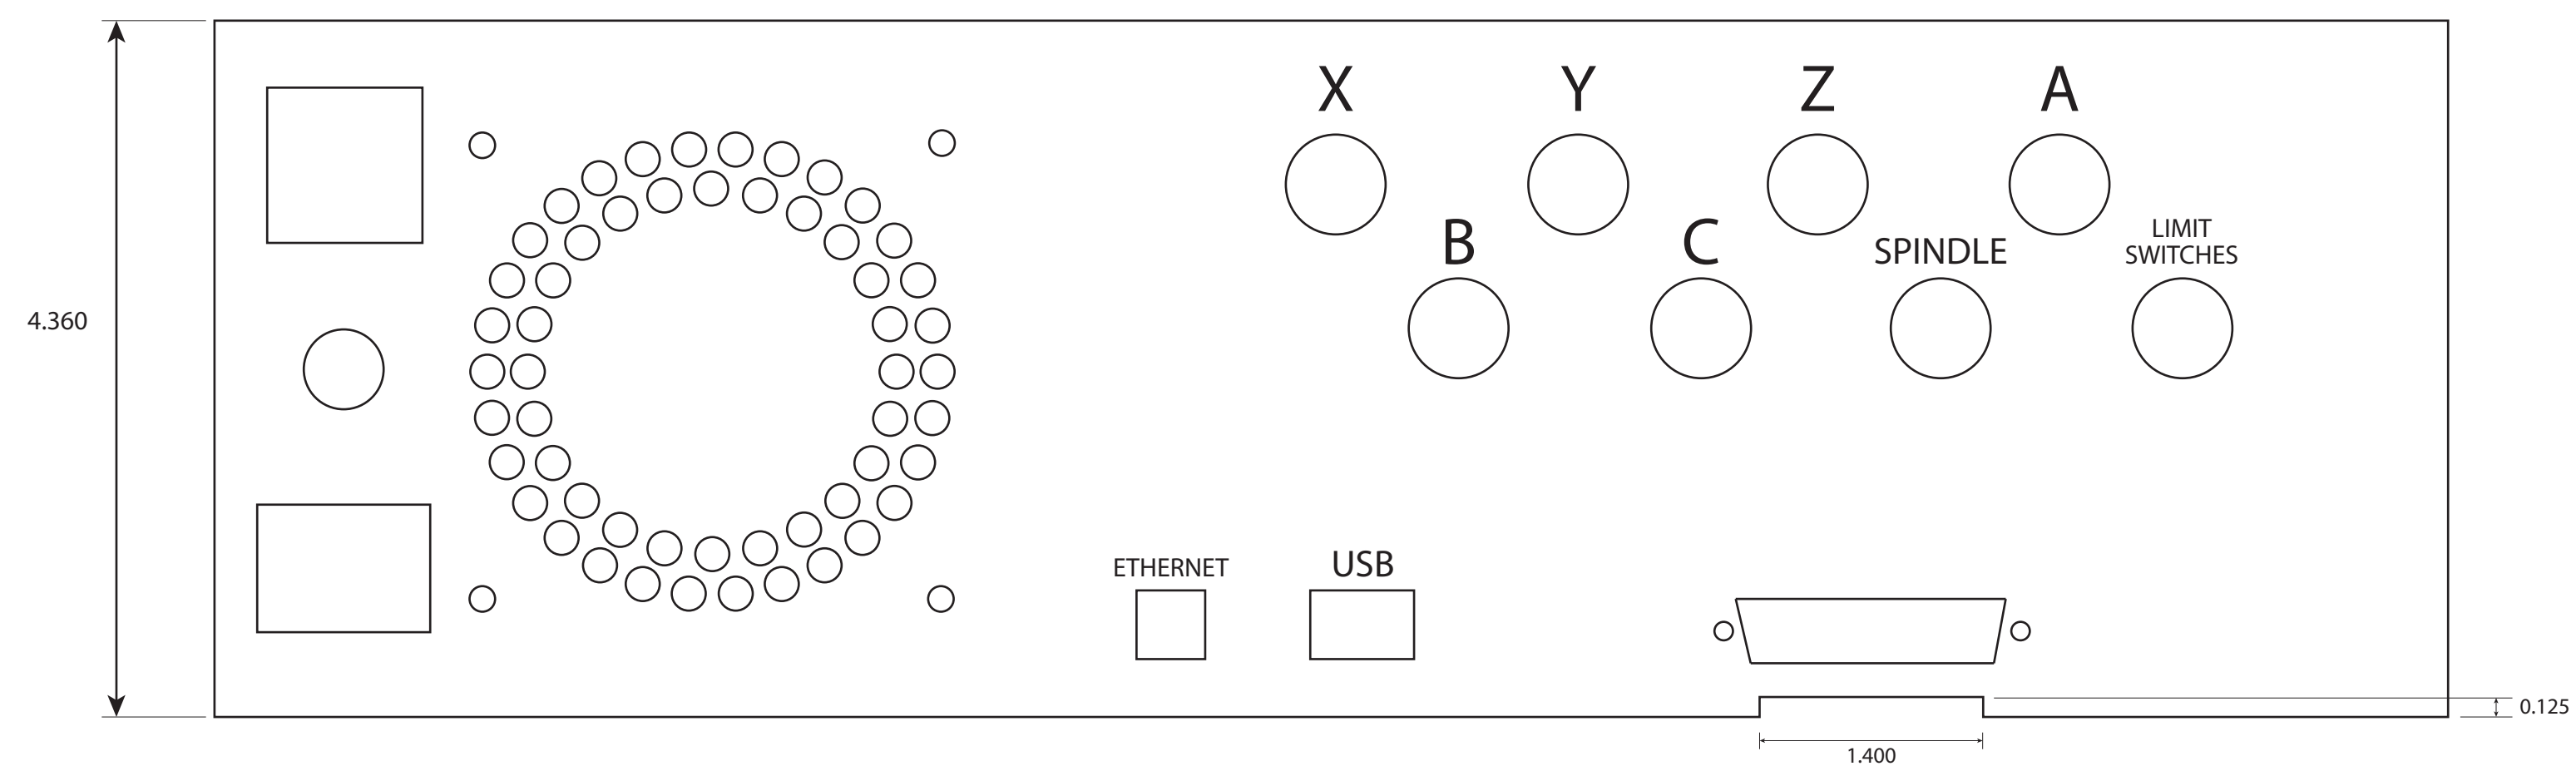

Rear panel

4-Axis

6-Axis

Rocker Switch

KL-10-5

E-Stop