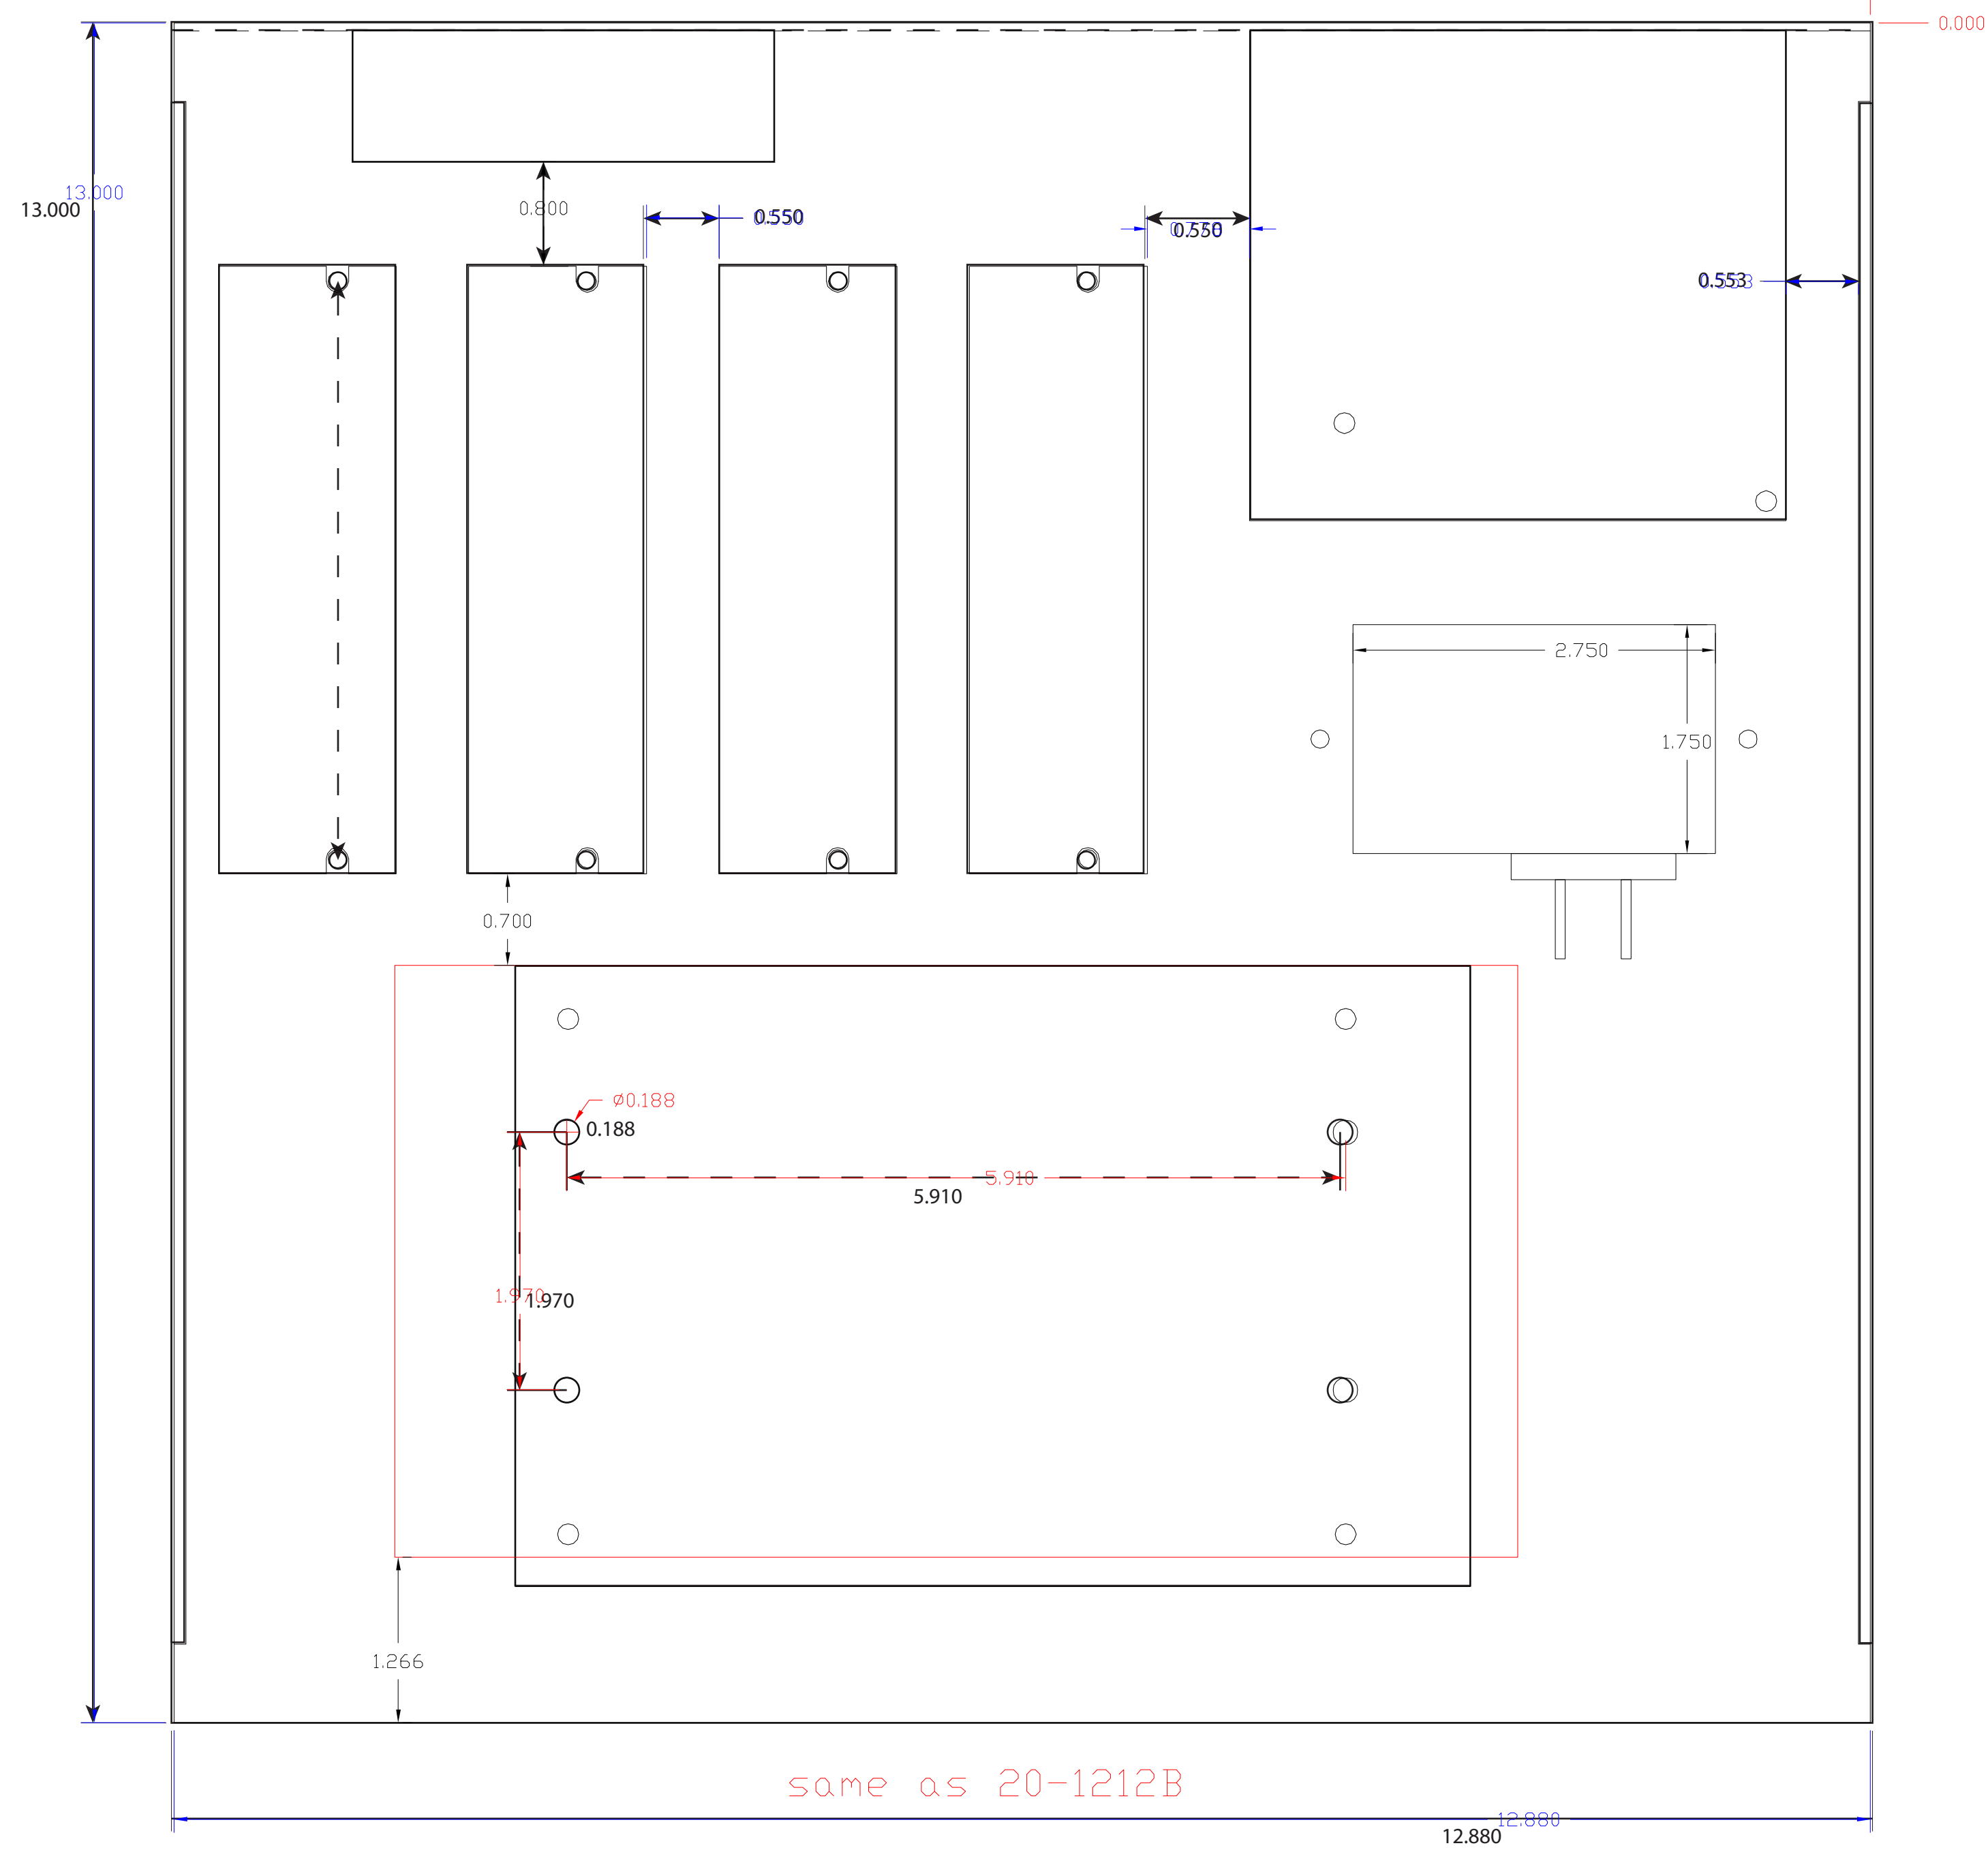

Rear panel

4-Axis

6-Axis

Rocker Switch

KL-10-5

E-Stop