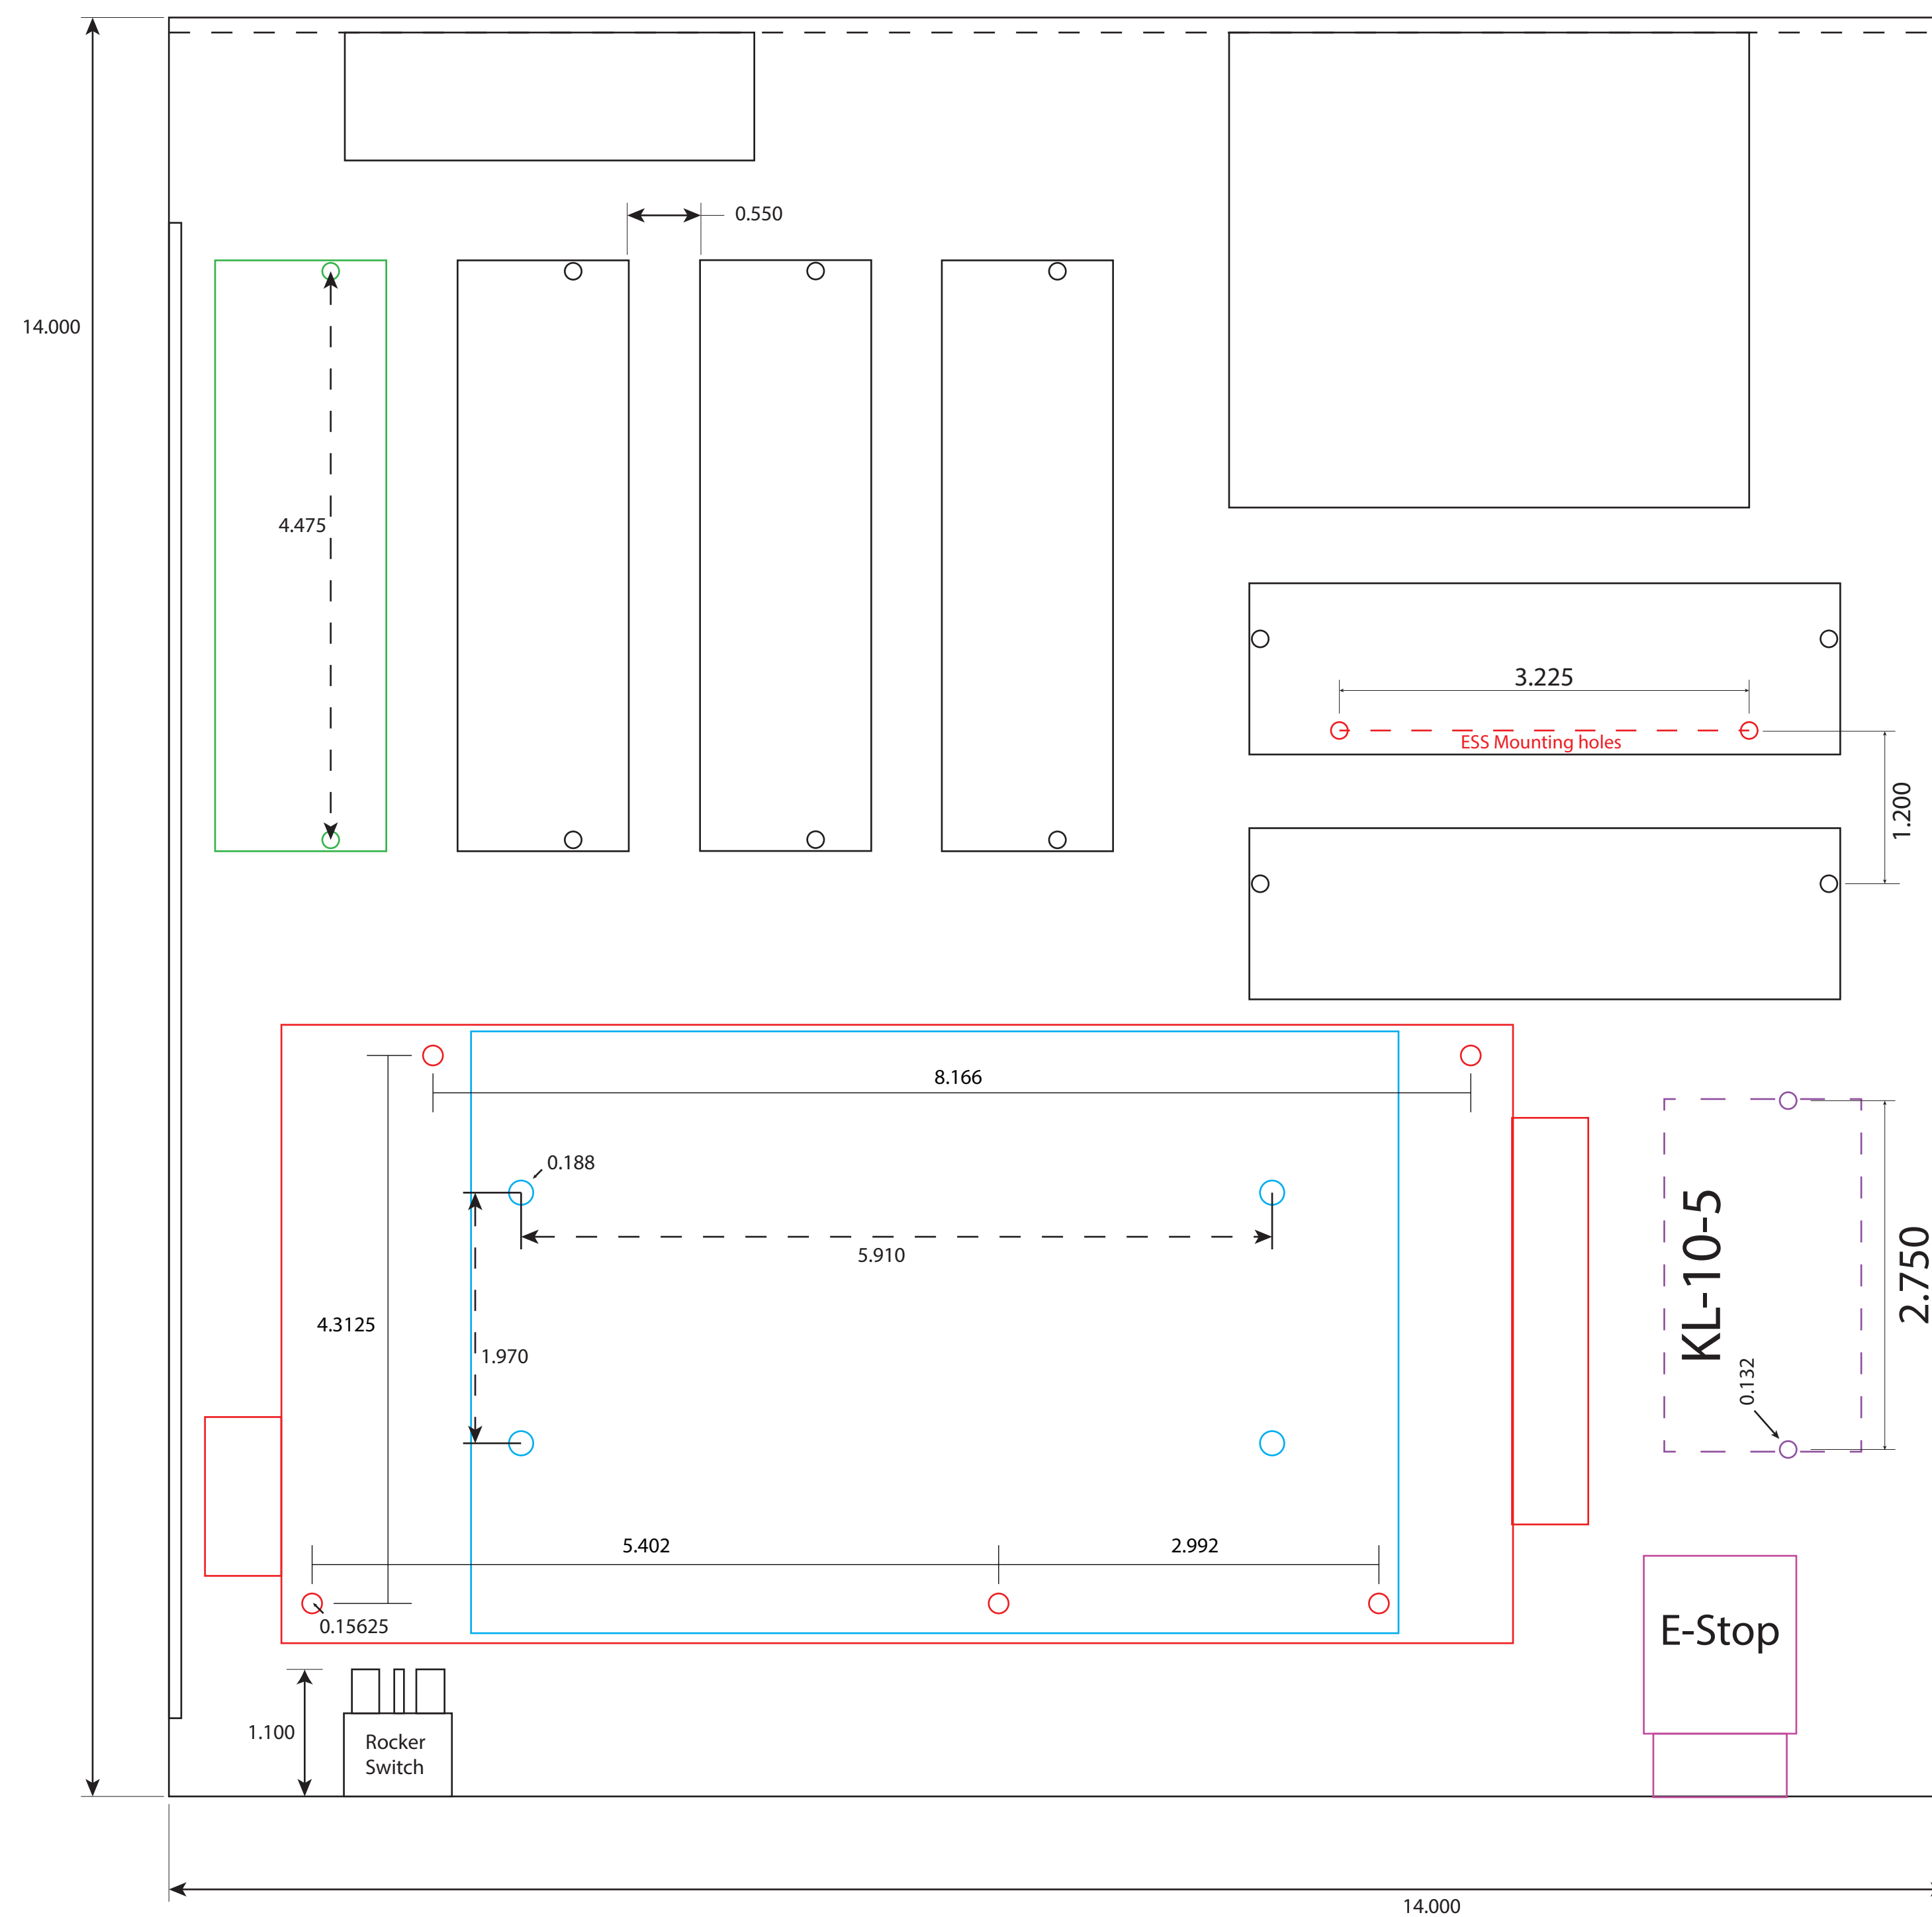

Rear panel

4-Axis

6-Axis

Rocker Switch

KL-10-5

E-Stop