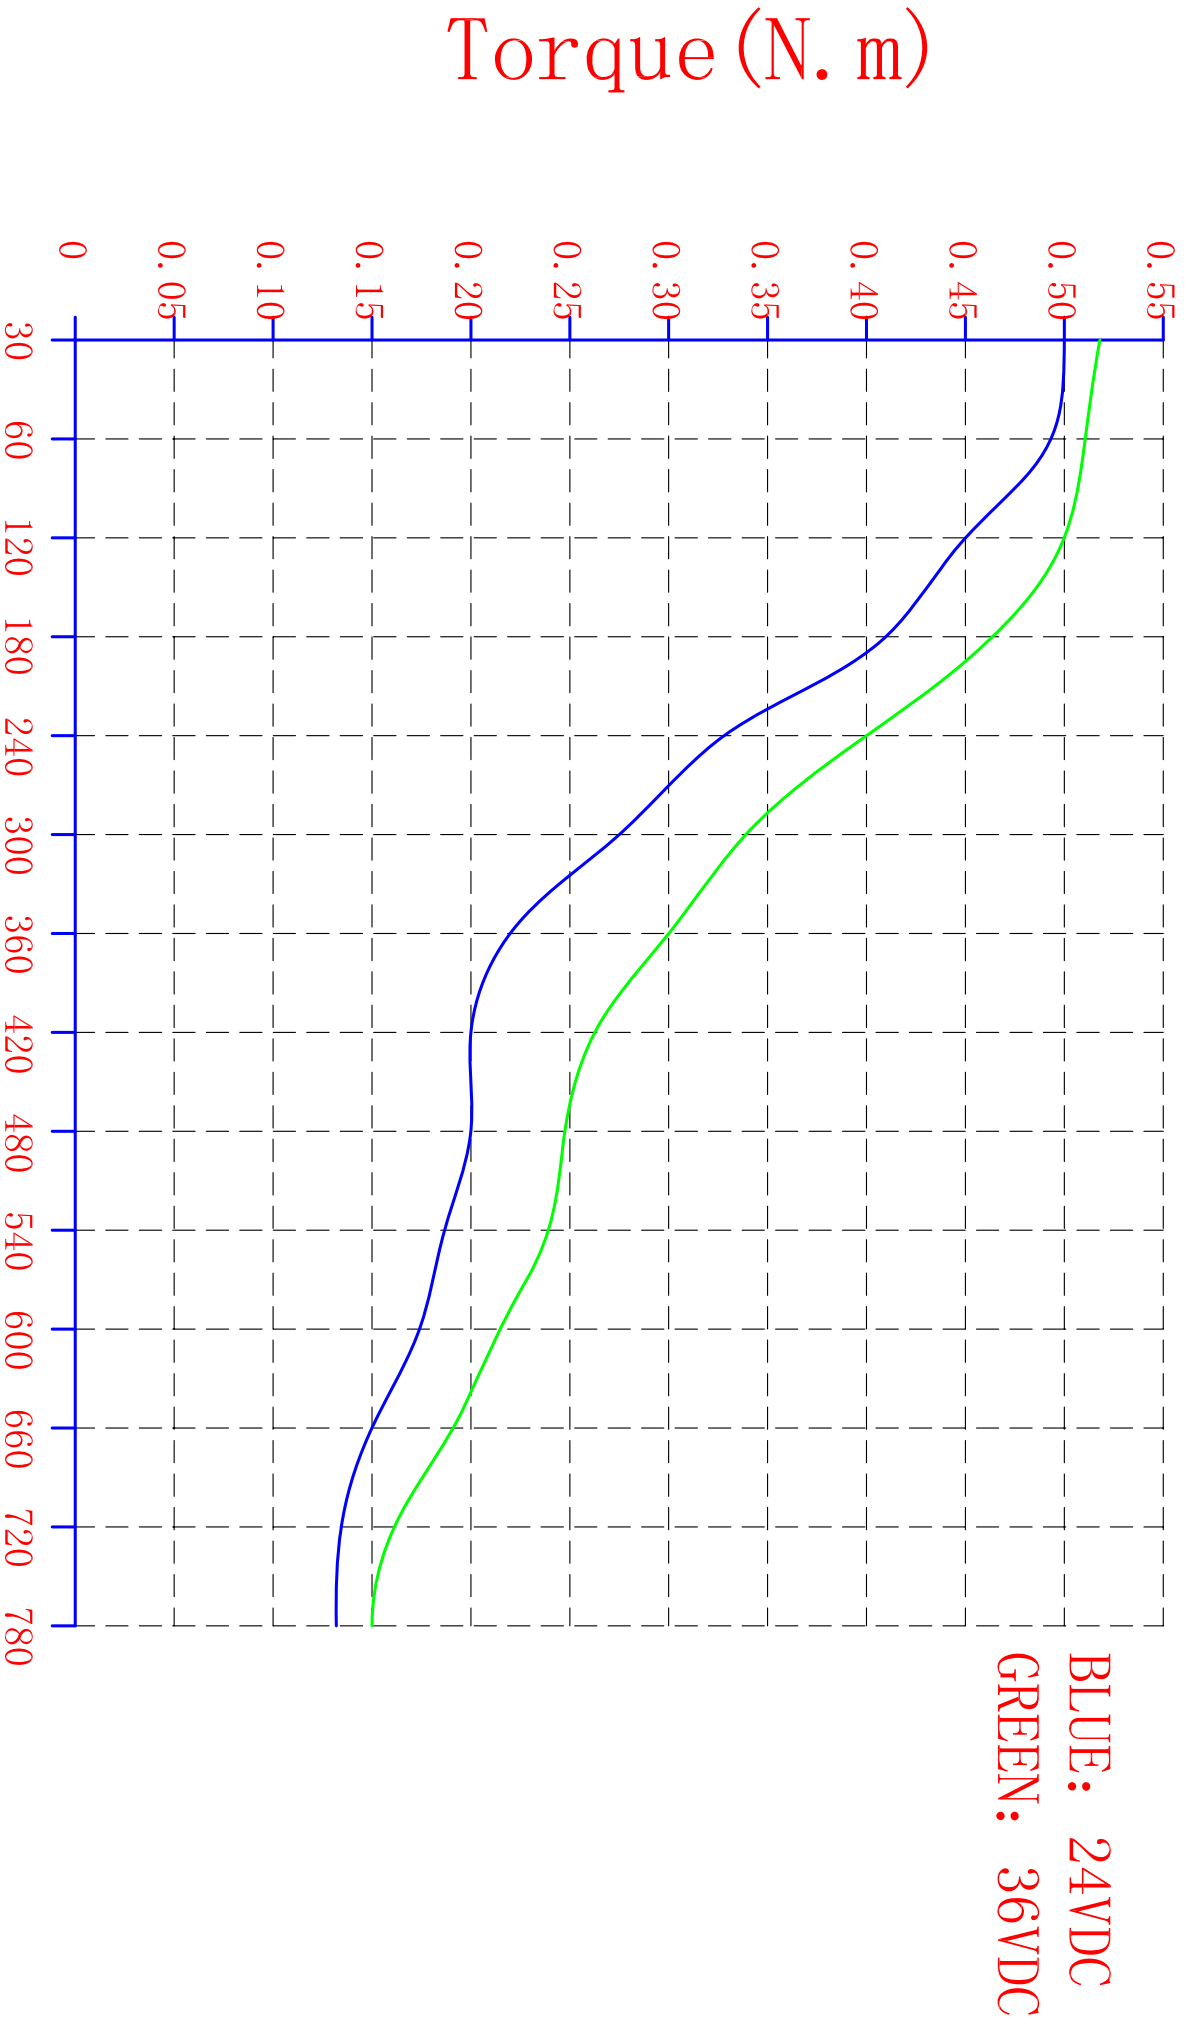

KL17H248-15-4A

Drive: KL4030 Resolution: 1600steps/rev.

Speed (RPM)